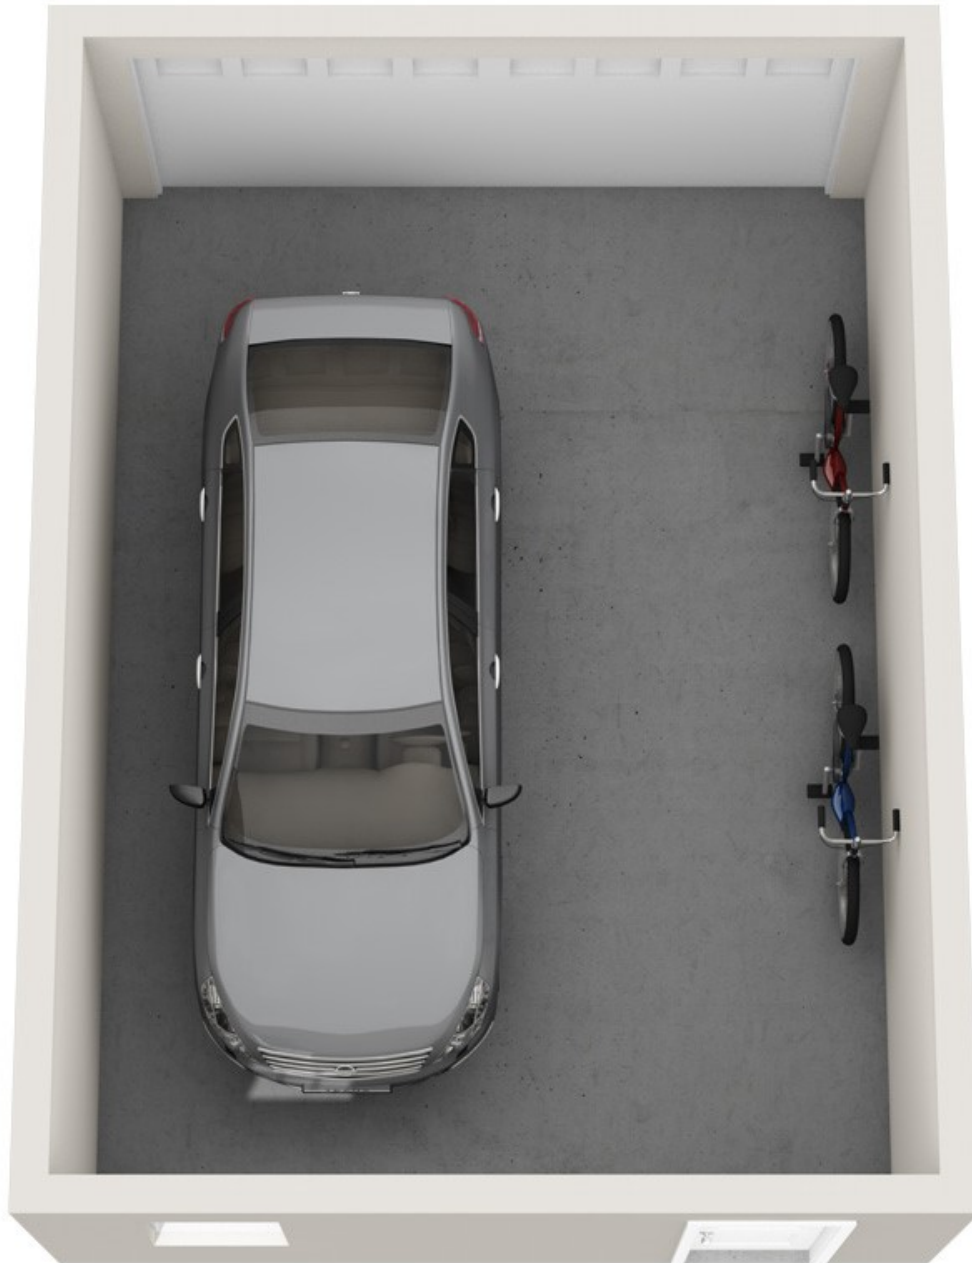

The Commander Model Floor Plan

www.CaptainsLandingOV.com

Renderings are an artist's conception and are intended only as a general reference. Features, materials, finishes and layout of subject unit may be different than shown.

Not located in a flood zone & does not require flood insurance.

The Commander Model Floor Plan

Garage

www.CaptainsLandingOV.com

Renderings are an artist's conception and are intended only as a general reference. Standard garage has unfinished interior. Additional upgrades available. Features, materials, finishes and layout of subject unit may be different than shown.